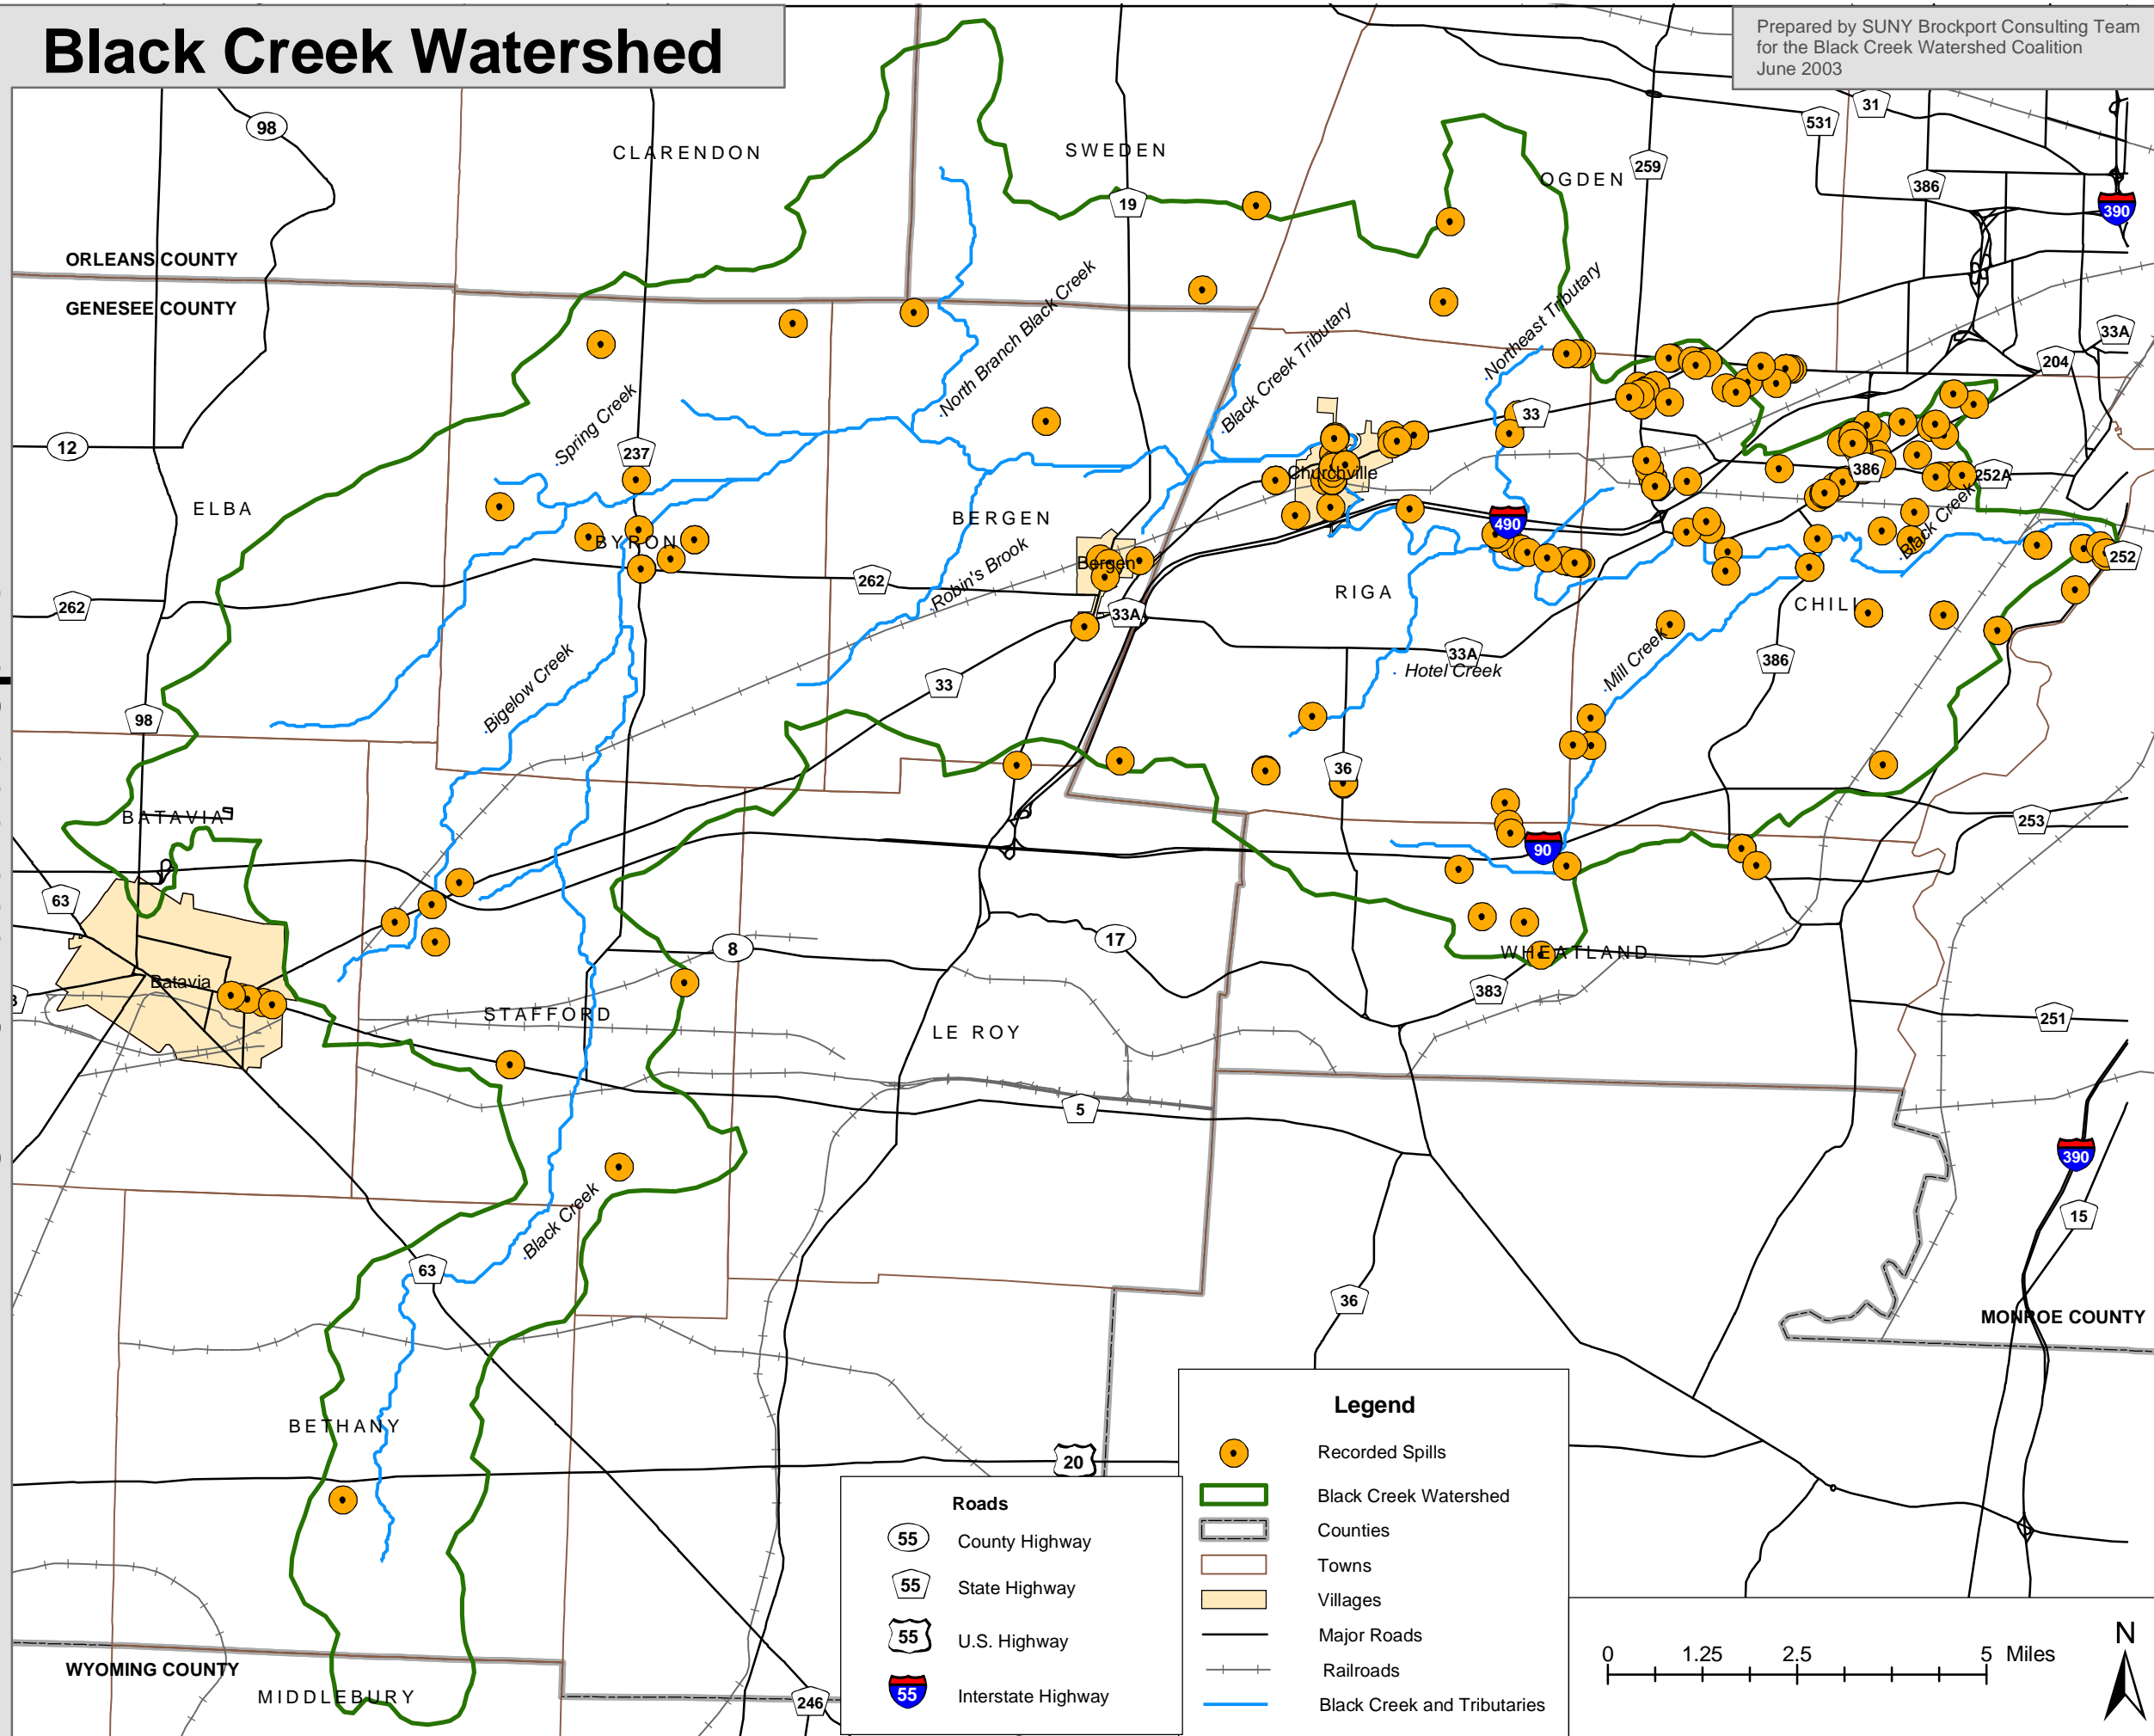

Black Creek Watershed

Prepared by SUNY Brockport Consulting Team
for the Black Creek Watershed Coalition
June 2003

NYS DEC Recorded Spills

DISCLAIMER: A degree of error is inherent in all maps. This map is distributed "AS-IS" without warranties of any kind, either expressed or implied, including but not limited to warranties of suitability to a particular purpose or use. This map is for illustration purposes only. It is not suitable for site-specific decision making, should not be construed as a legal document or survey instrument, and should not be used for making financial or any other commitments.